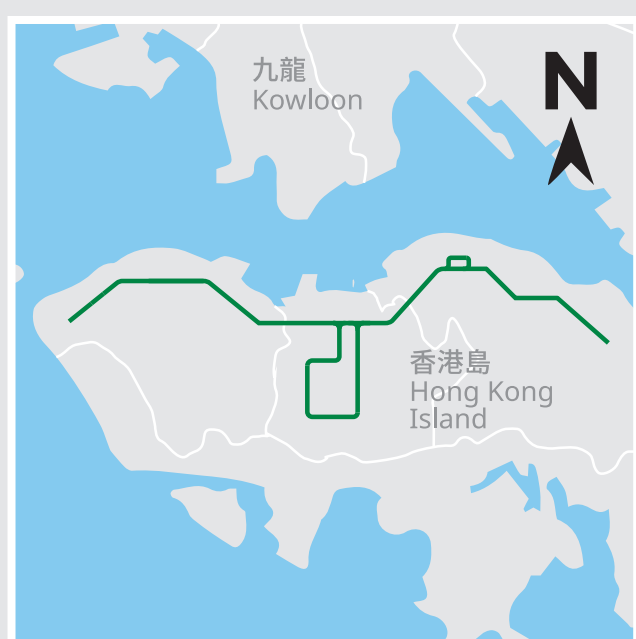

東行

Eastbound

24-hour +852 2548 7102
hktramways.com

A member of RATP Dev Transdev Asia