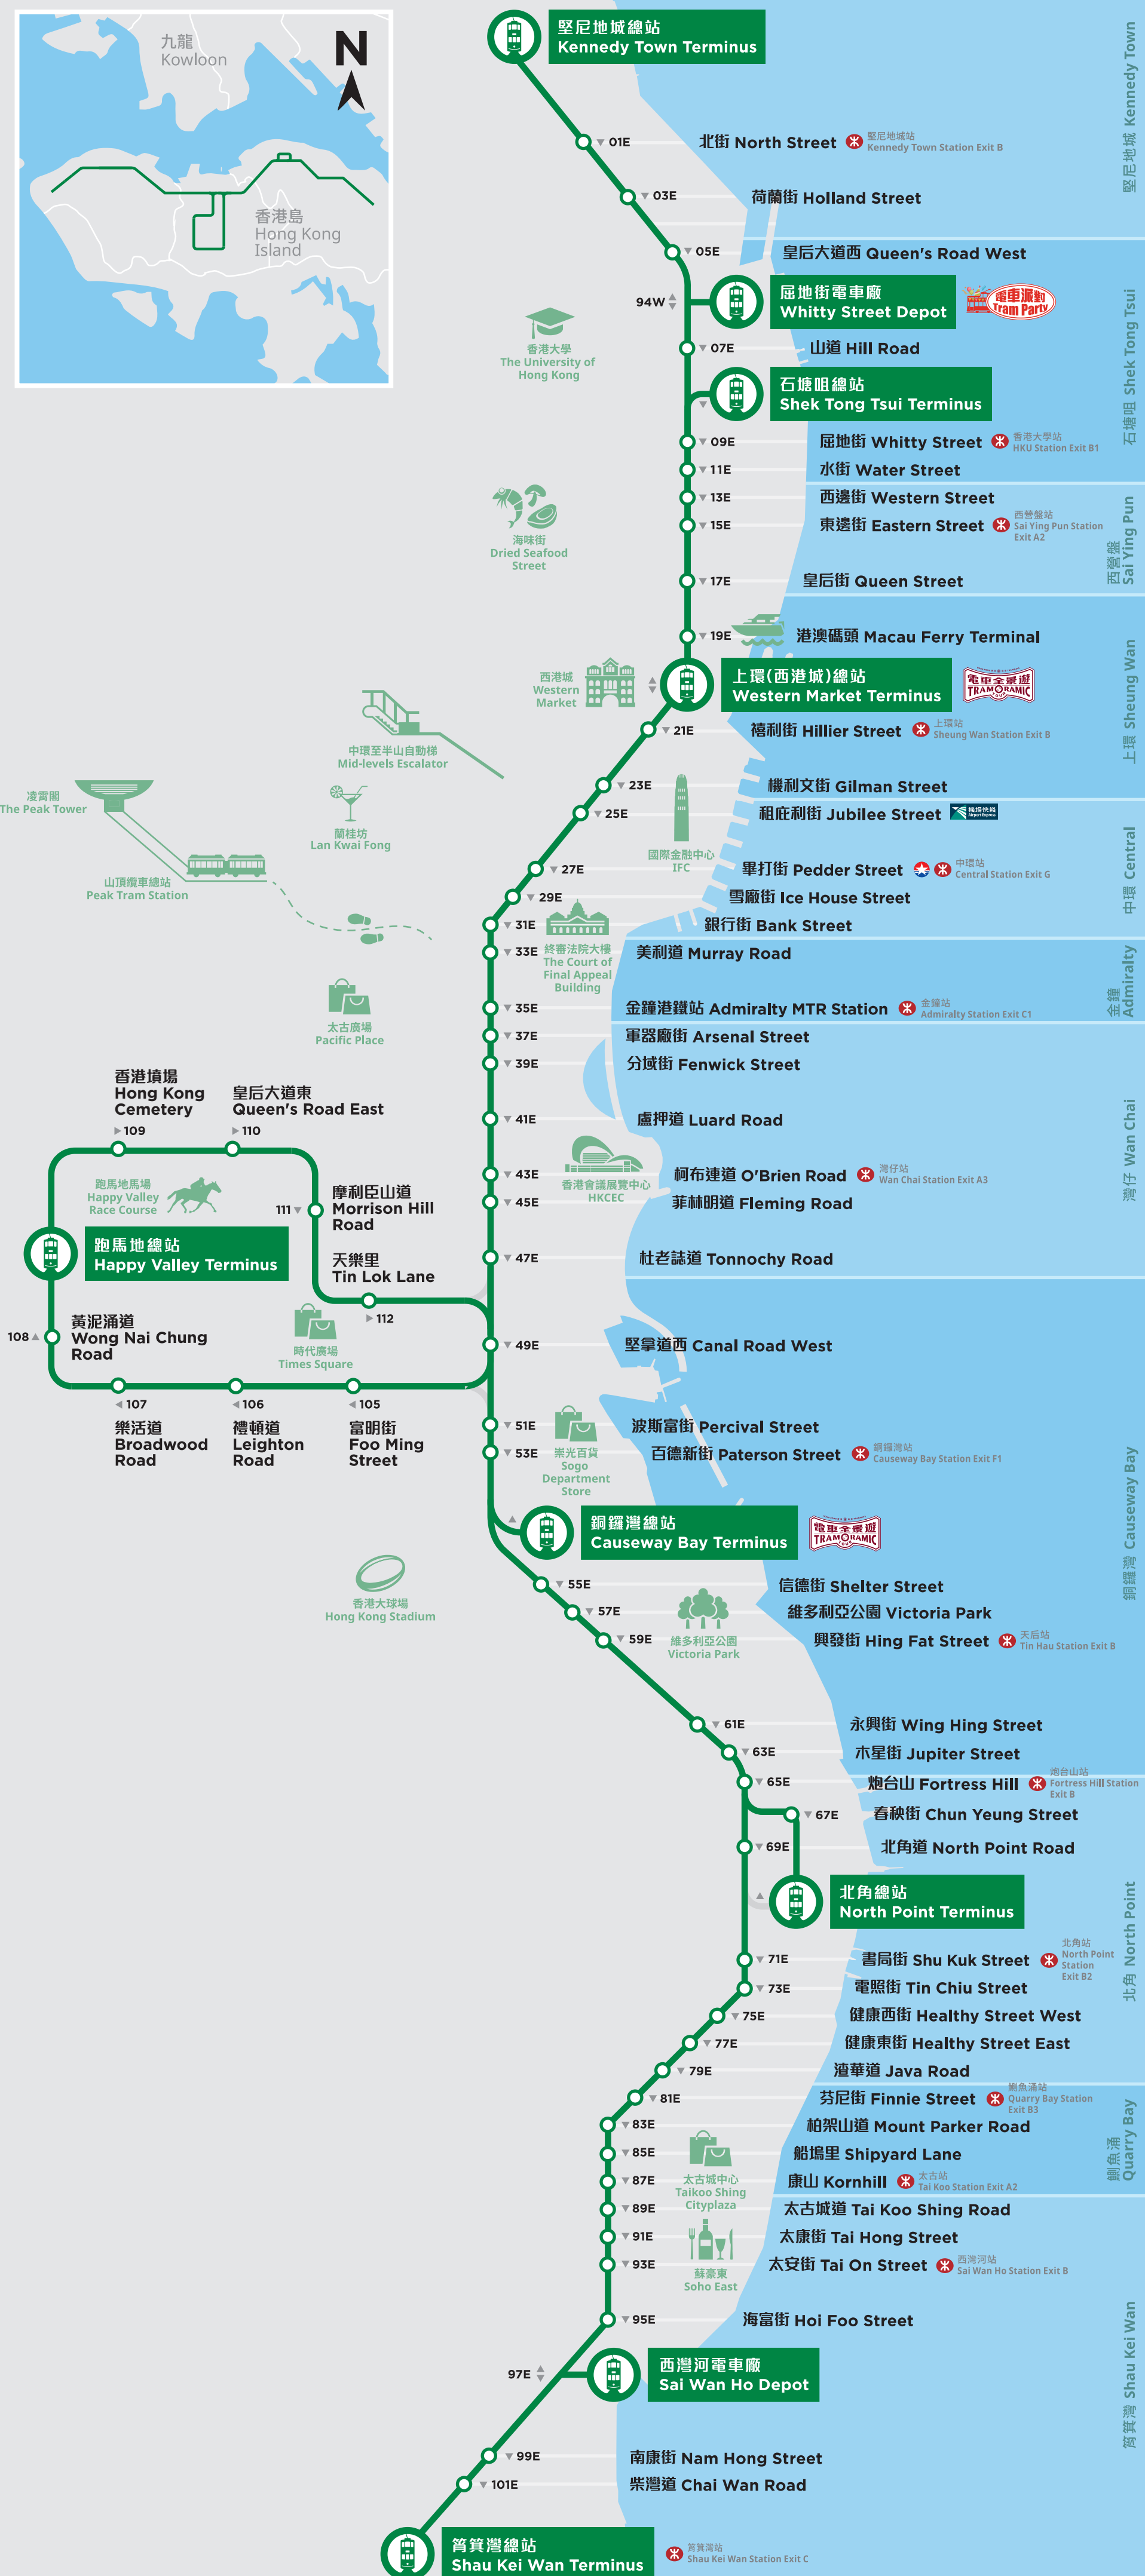

東行

Eastbound

24-hour +852 2548 7102
hktramways.com

A member of RATP Dev Transdev Asia